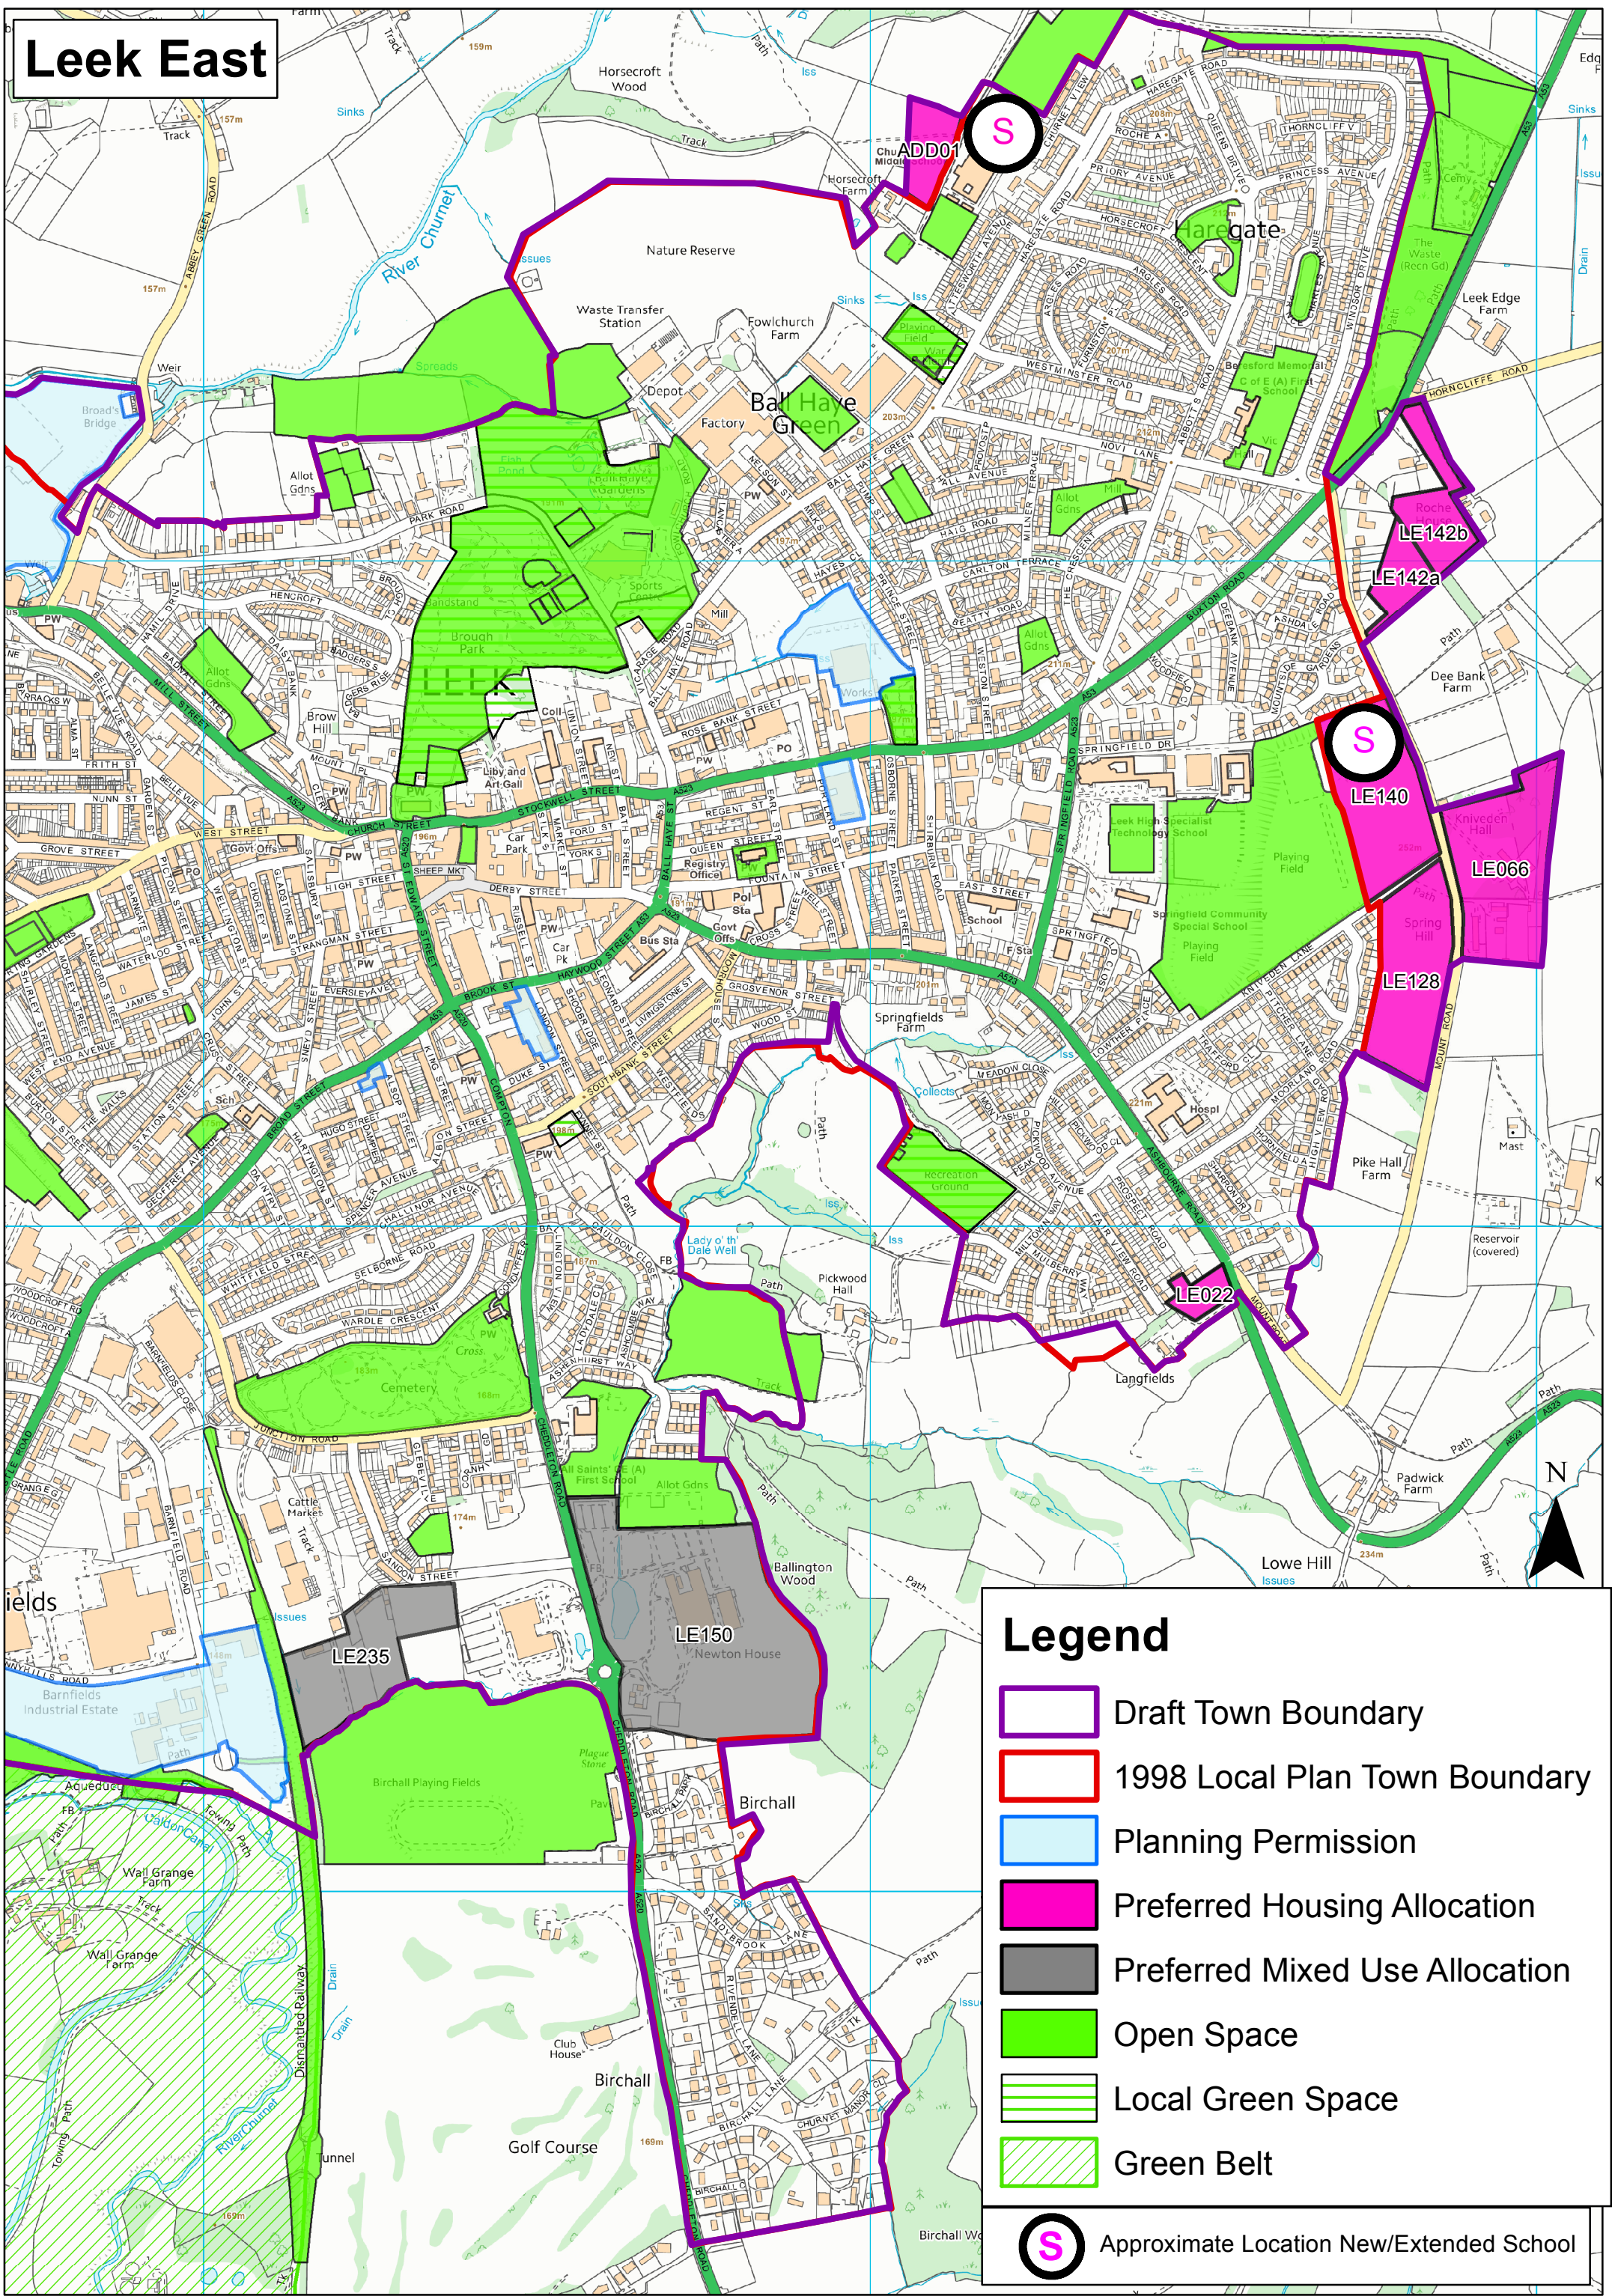

Leek East

Legend

-  Draft Town Boundary
-  1998 Local Plan Town Boundary
-  Planning Permission
-  Preferred Housing Allocation
-  Preferred Mixed Use Allocation
-  Open Space
-  Local Green Space
-  Green Belt
-  Approximate Location New/Extended School