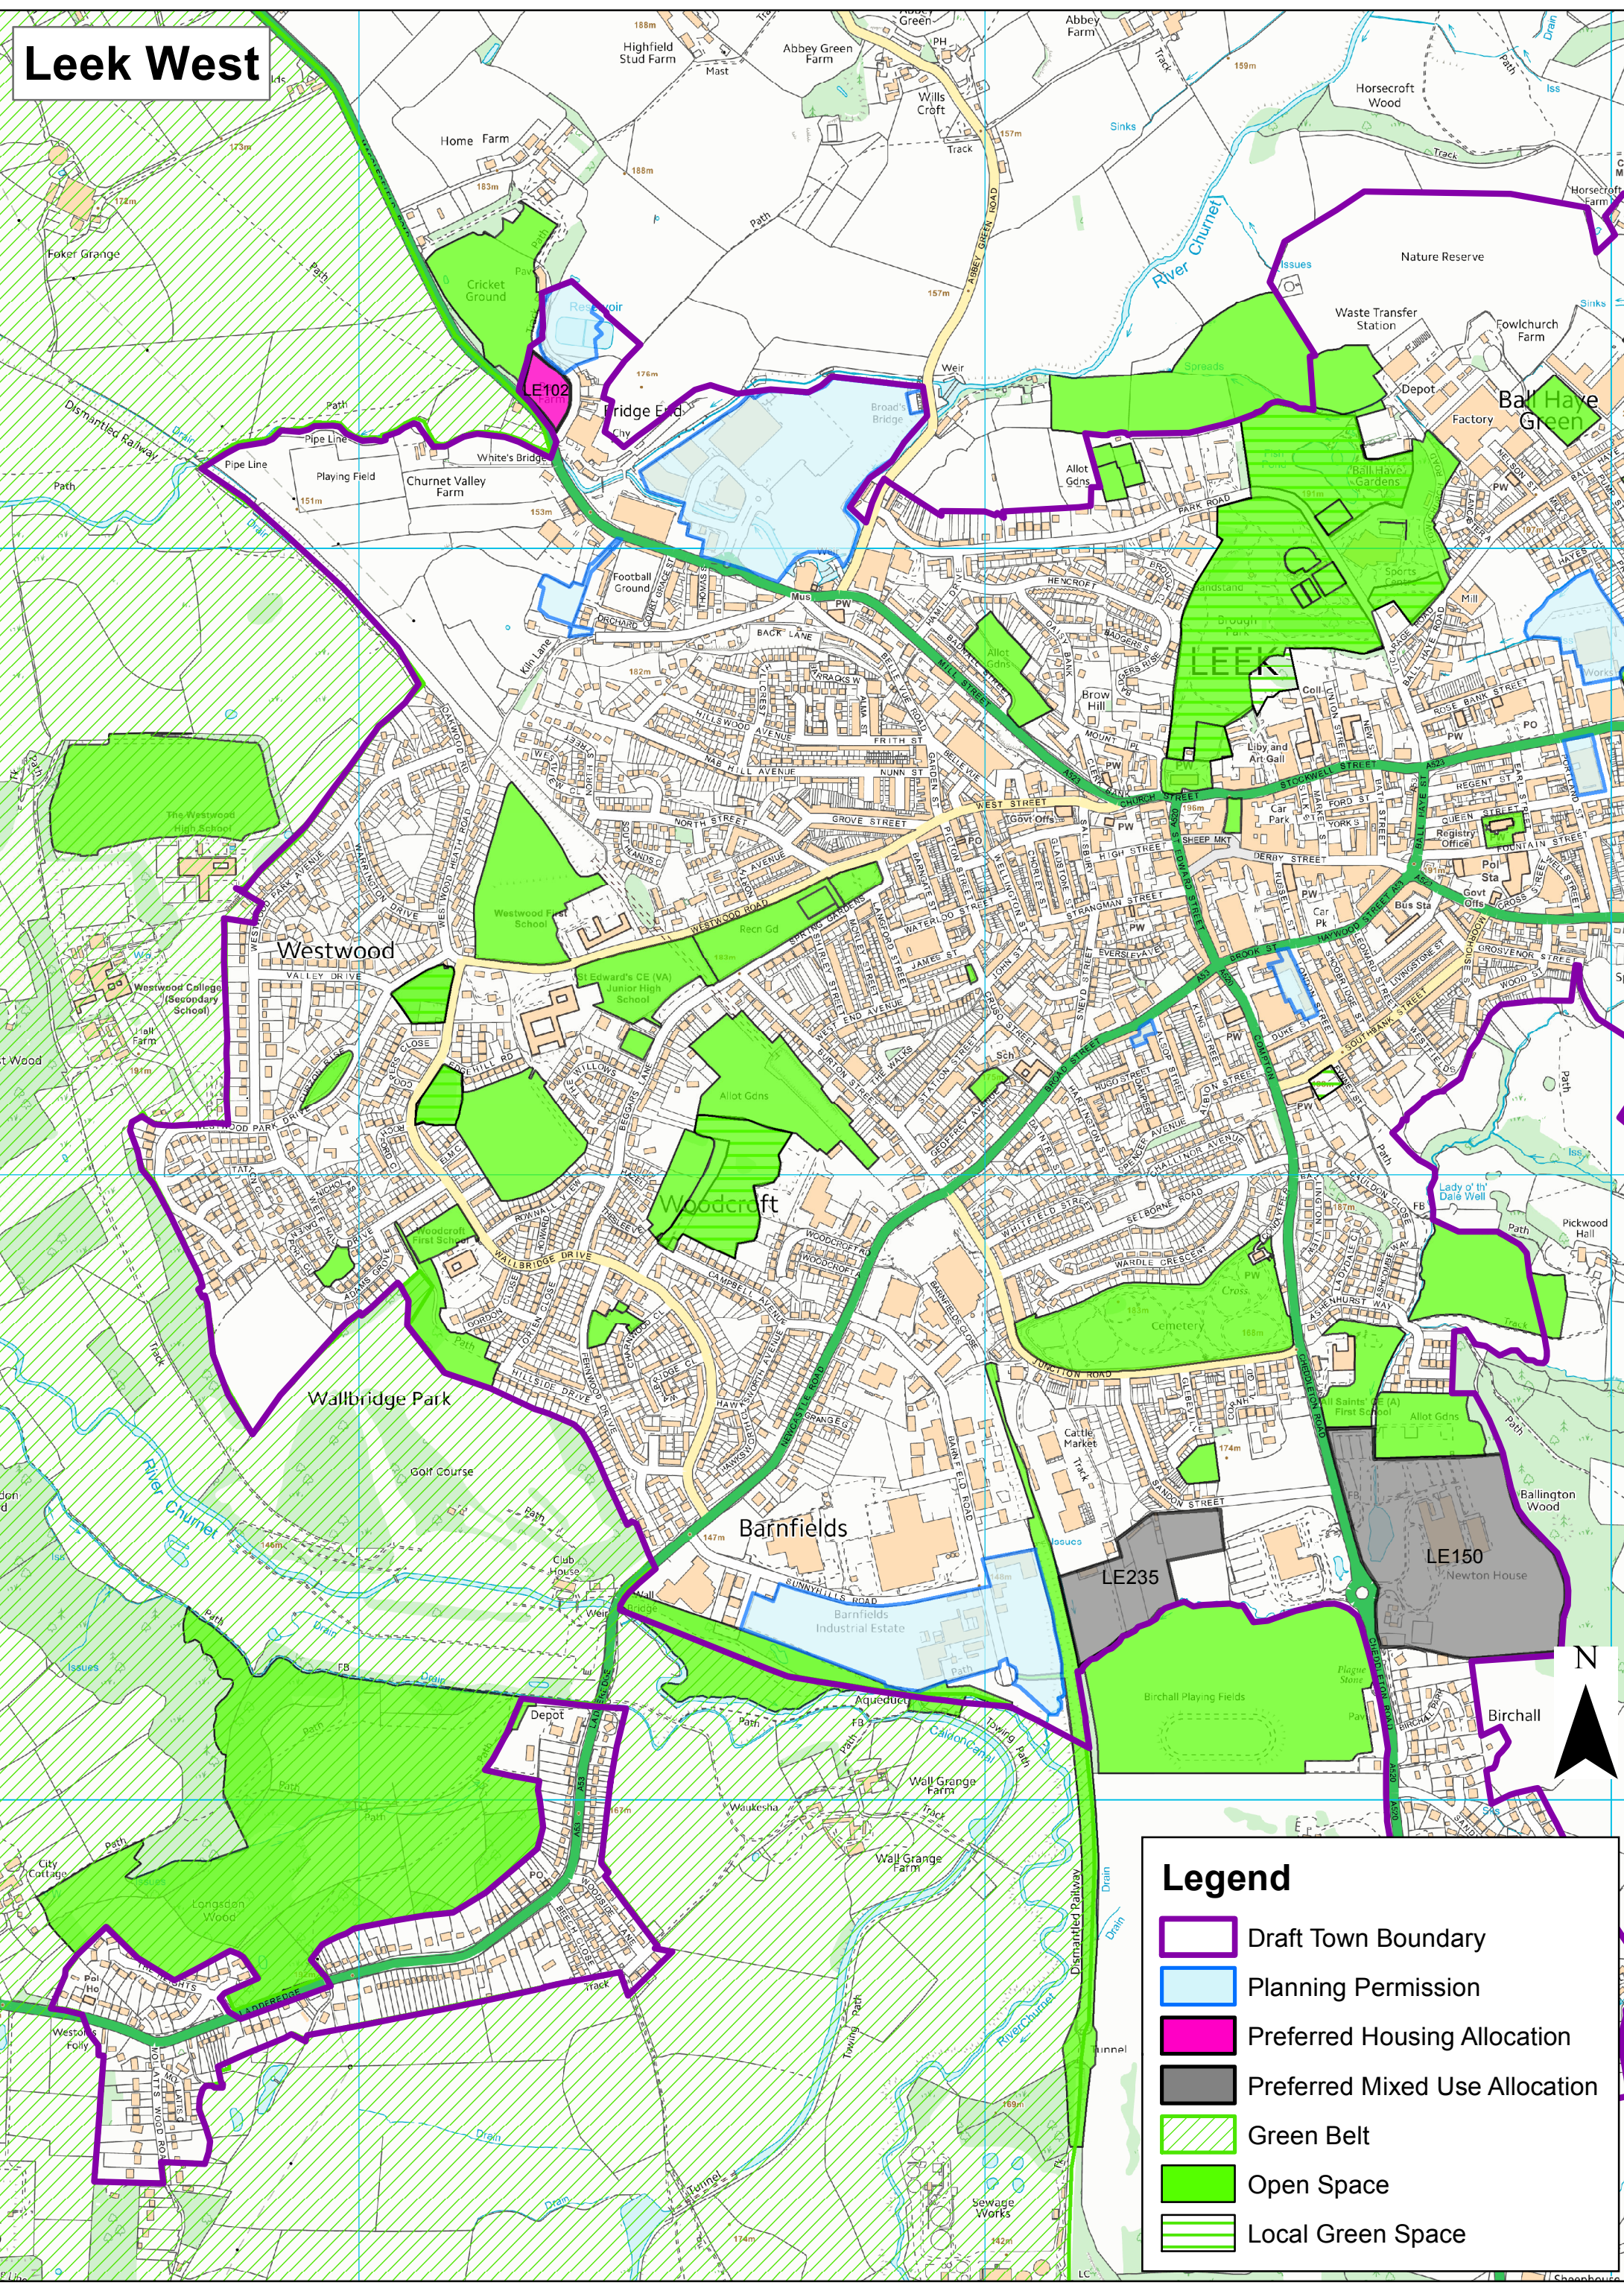

Leek West

Legend

- Draft Town Boundary
- Planning Permission
- Preferred Housing Allocation
- Preferred Mixed Use Allocation
- Green Belt
- Open Space
- Local Green Space